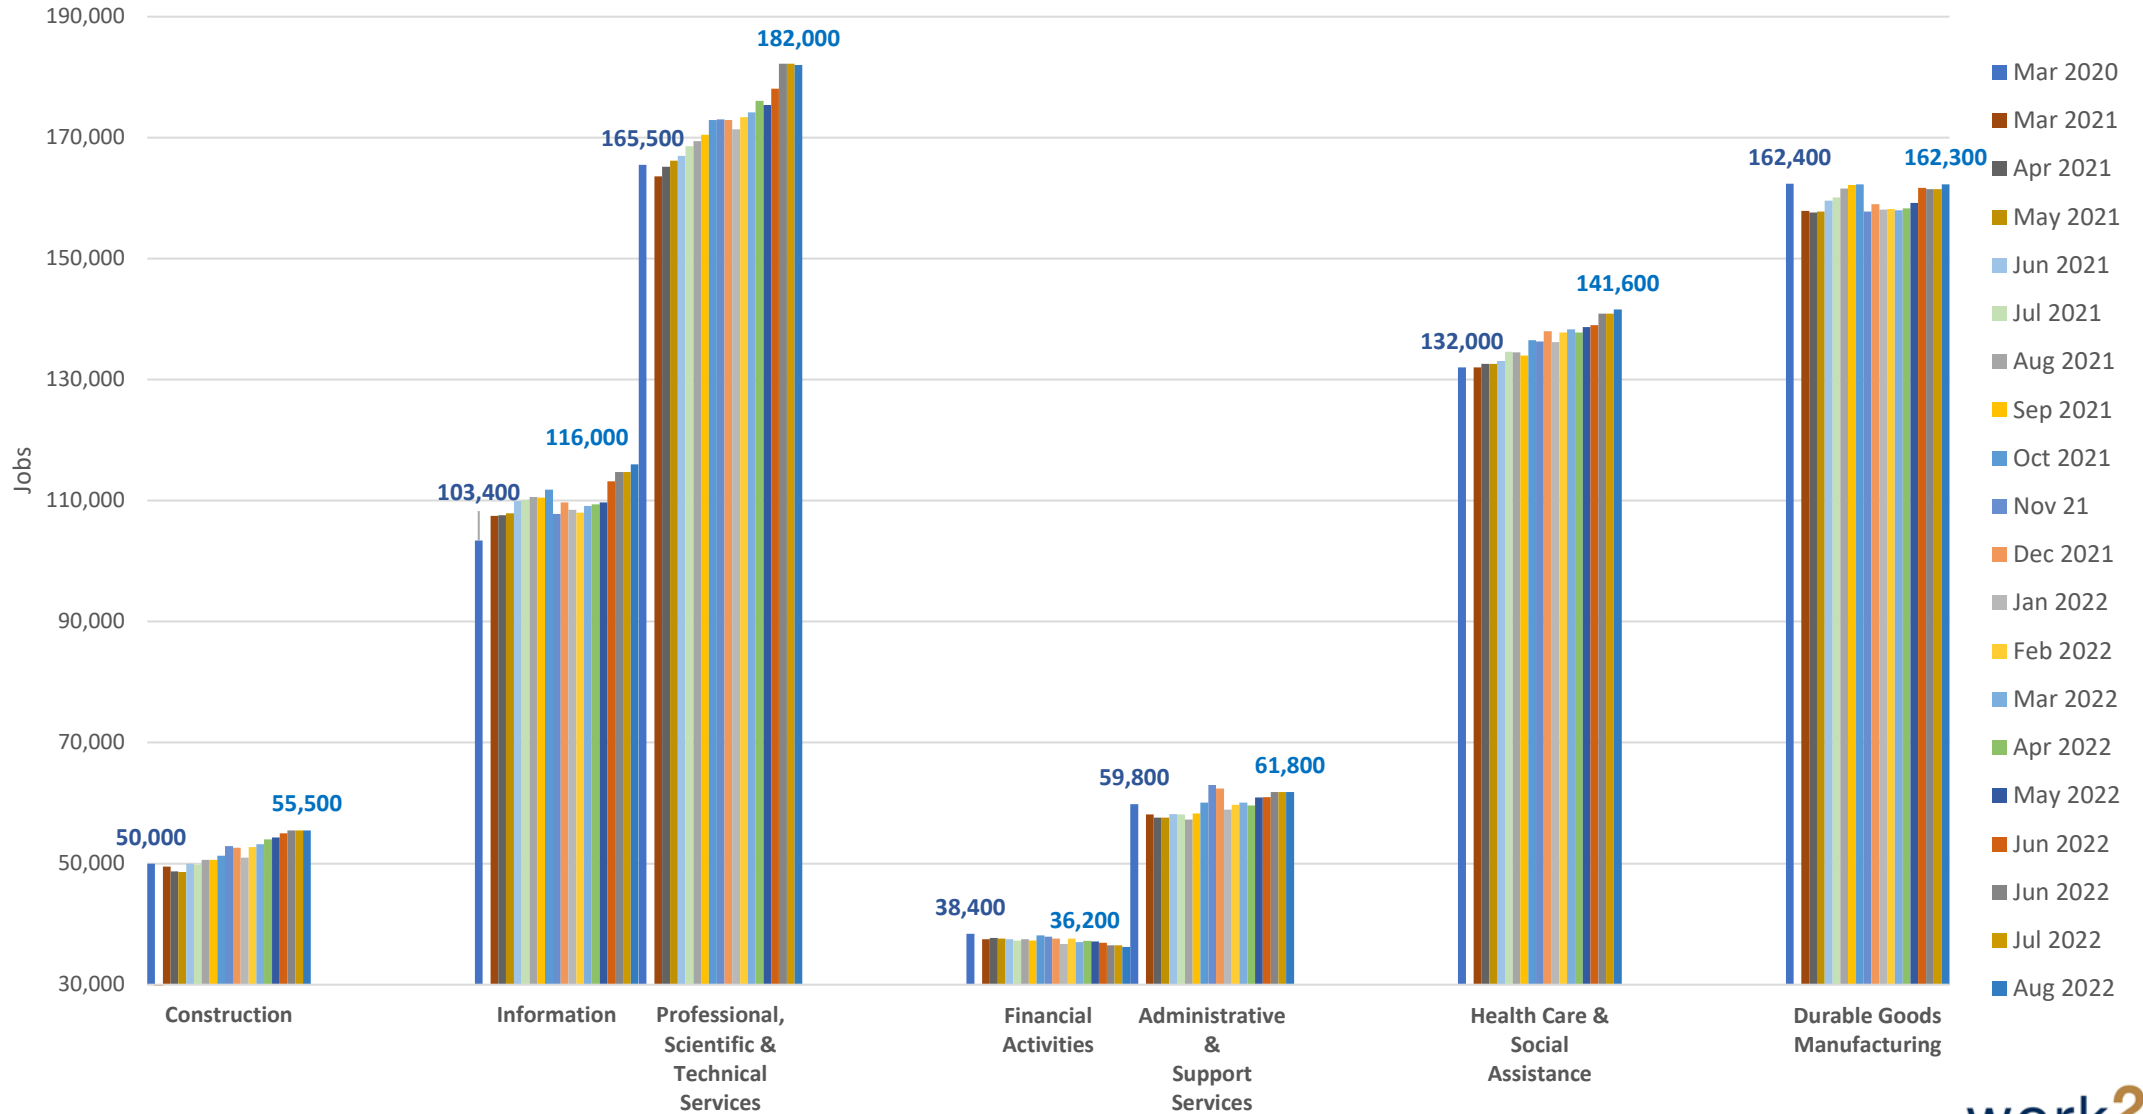

# Labor Force in Santa Clara County

2022

**Between July 2022 and August 2022**

**Total MSA Employment Up 5,400 Jobs to Reach 1,176,400**

- Information up 1,300
- Leisure and Hospitality up 1,100
- Private Educational and Health Services up 1,000
  - Health Care and Social Assistance up 700
  - Educational Services up 300
- Construction up 900

## **July to July: MSA added 55,700 Jobs**

- Professional and Business Services up 14,200
  - Professional, Scientific, and Technical Services: 12,600
- Leisure and Hospitality up 14,000
  - Food Services and Drinking Places — 12,300
- Information up 8,100
- Private Educational and Health Services up 7,800
- Manufacturing up 5,700

### **Weak Spots**

- Government down 2,600
- Financial Activities down 2,400

## Priority Sector Employment—MSA March 2020 + March 2021–August 2022