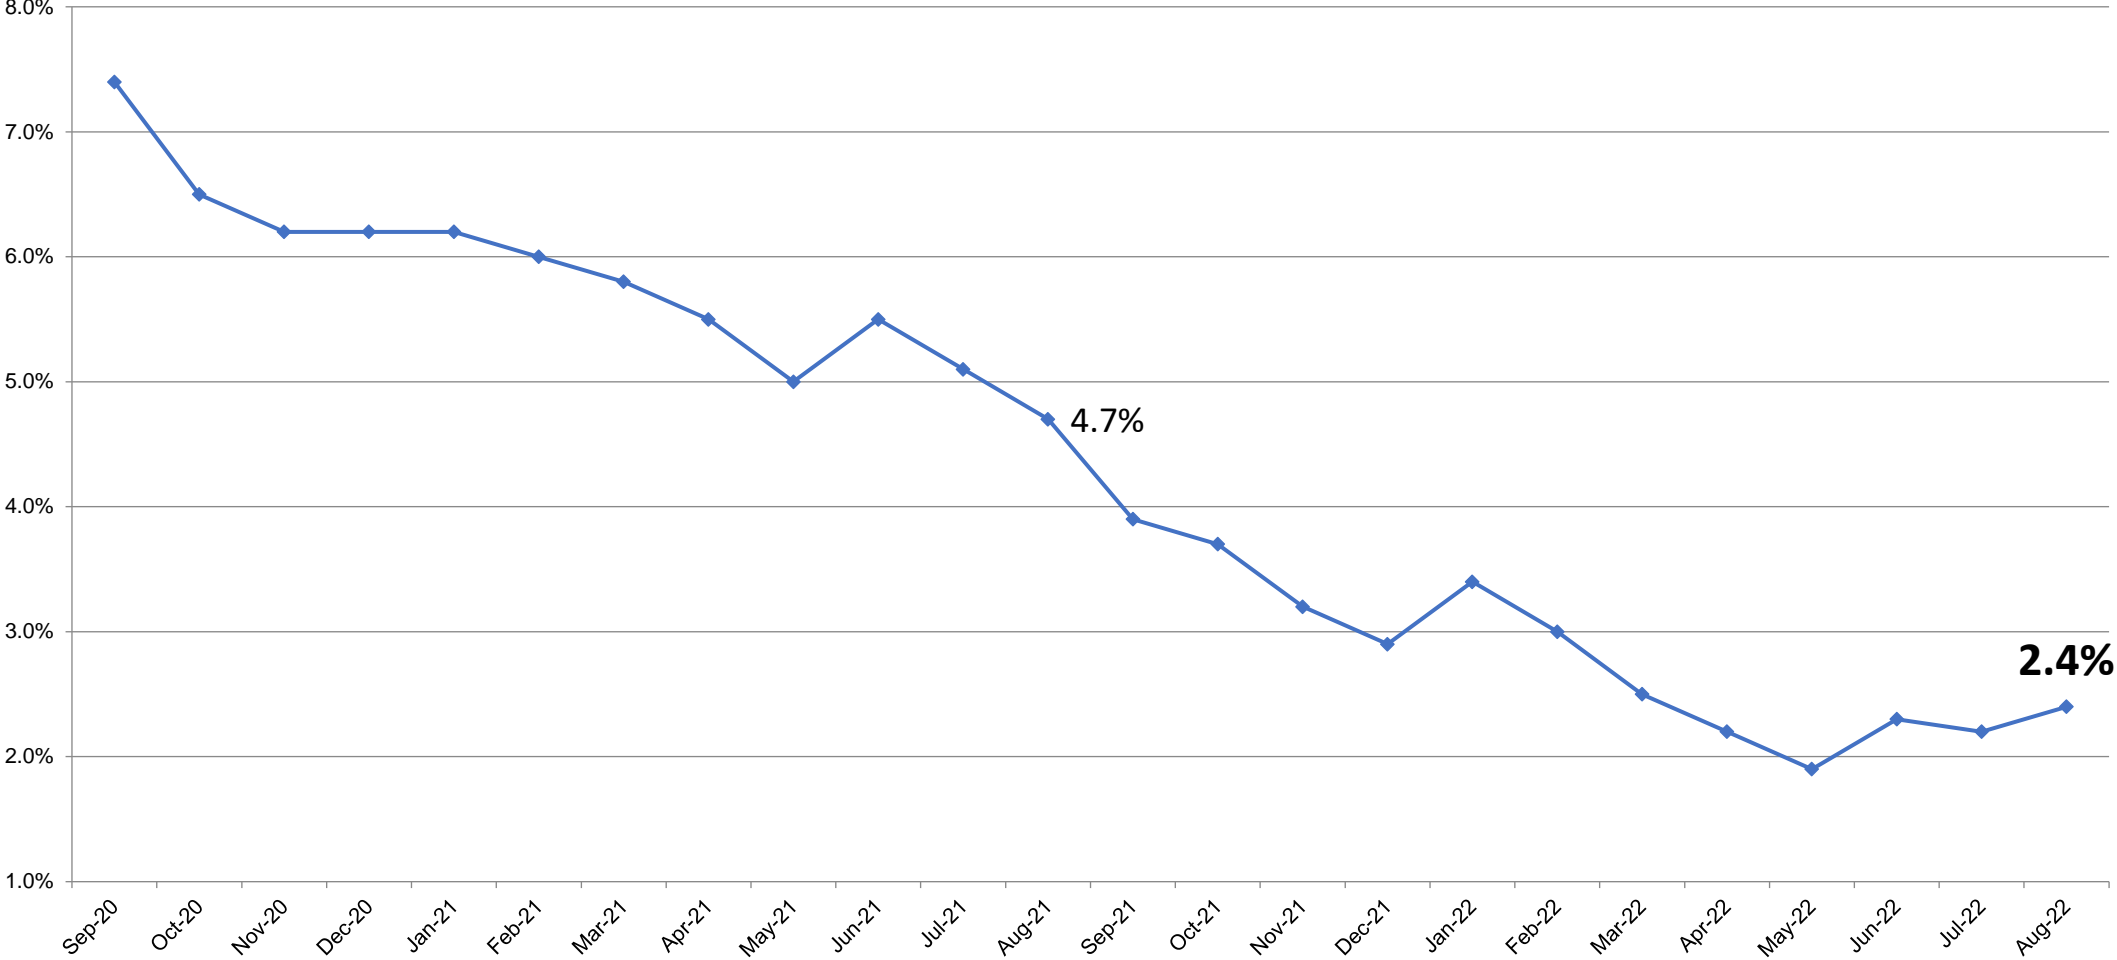

San Jose-Sunnyvale-Santa Clara Metropolitan Statistical Area

Unemployment Rate Historical Trend