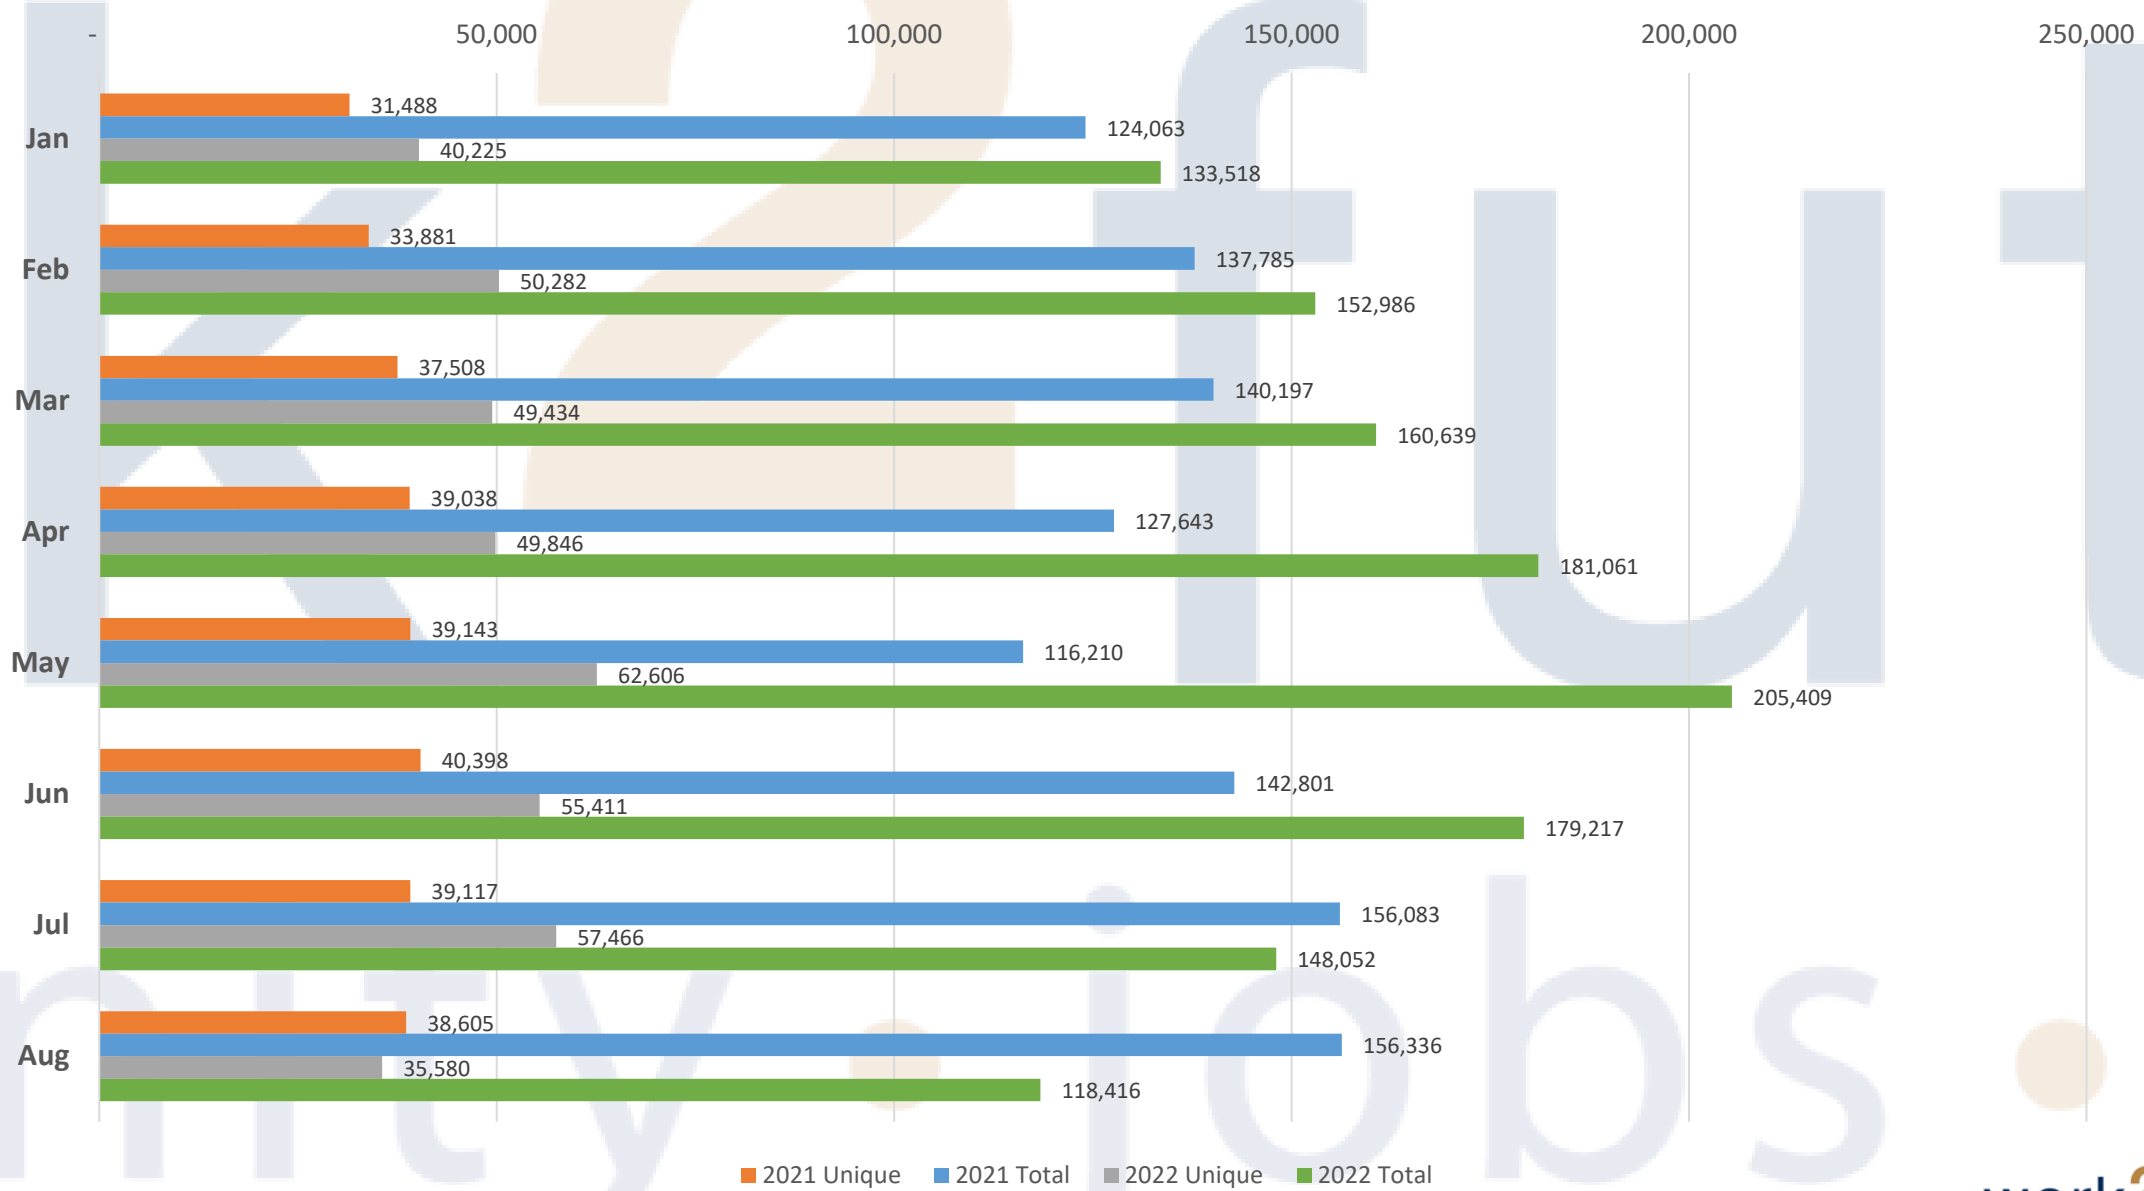

Job Postings – Santa Clara County Unique Postings vs Total Postings