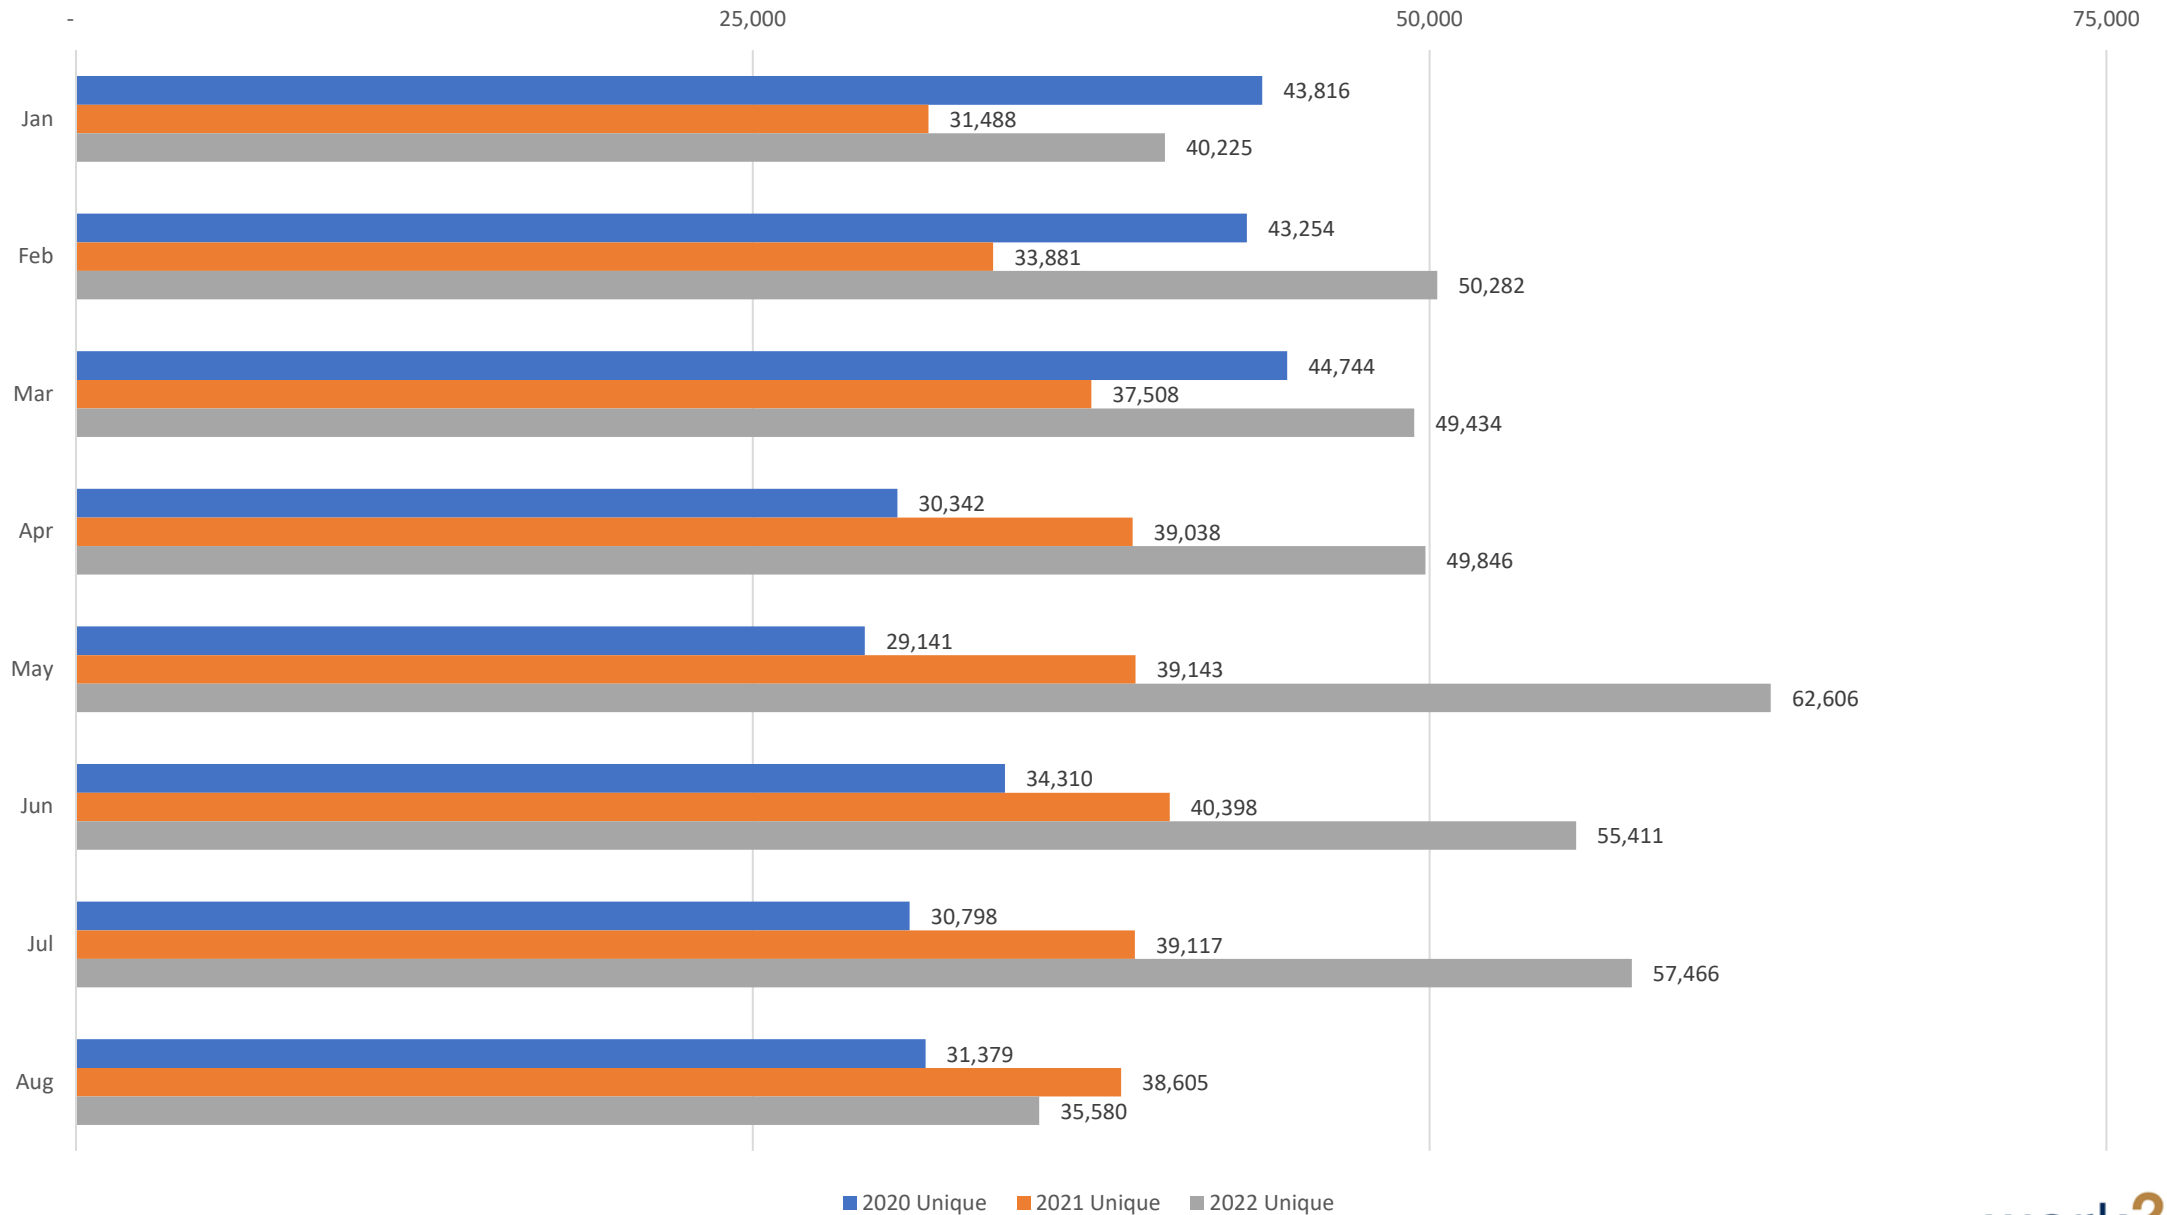

Job Postings – Santa Clara County