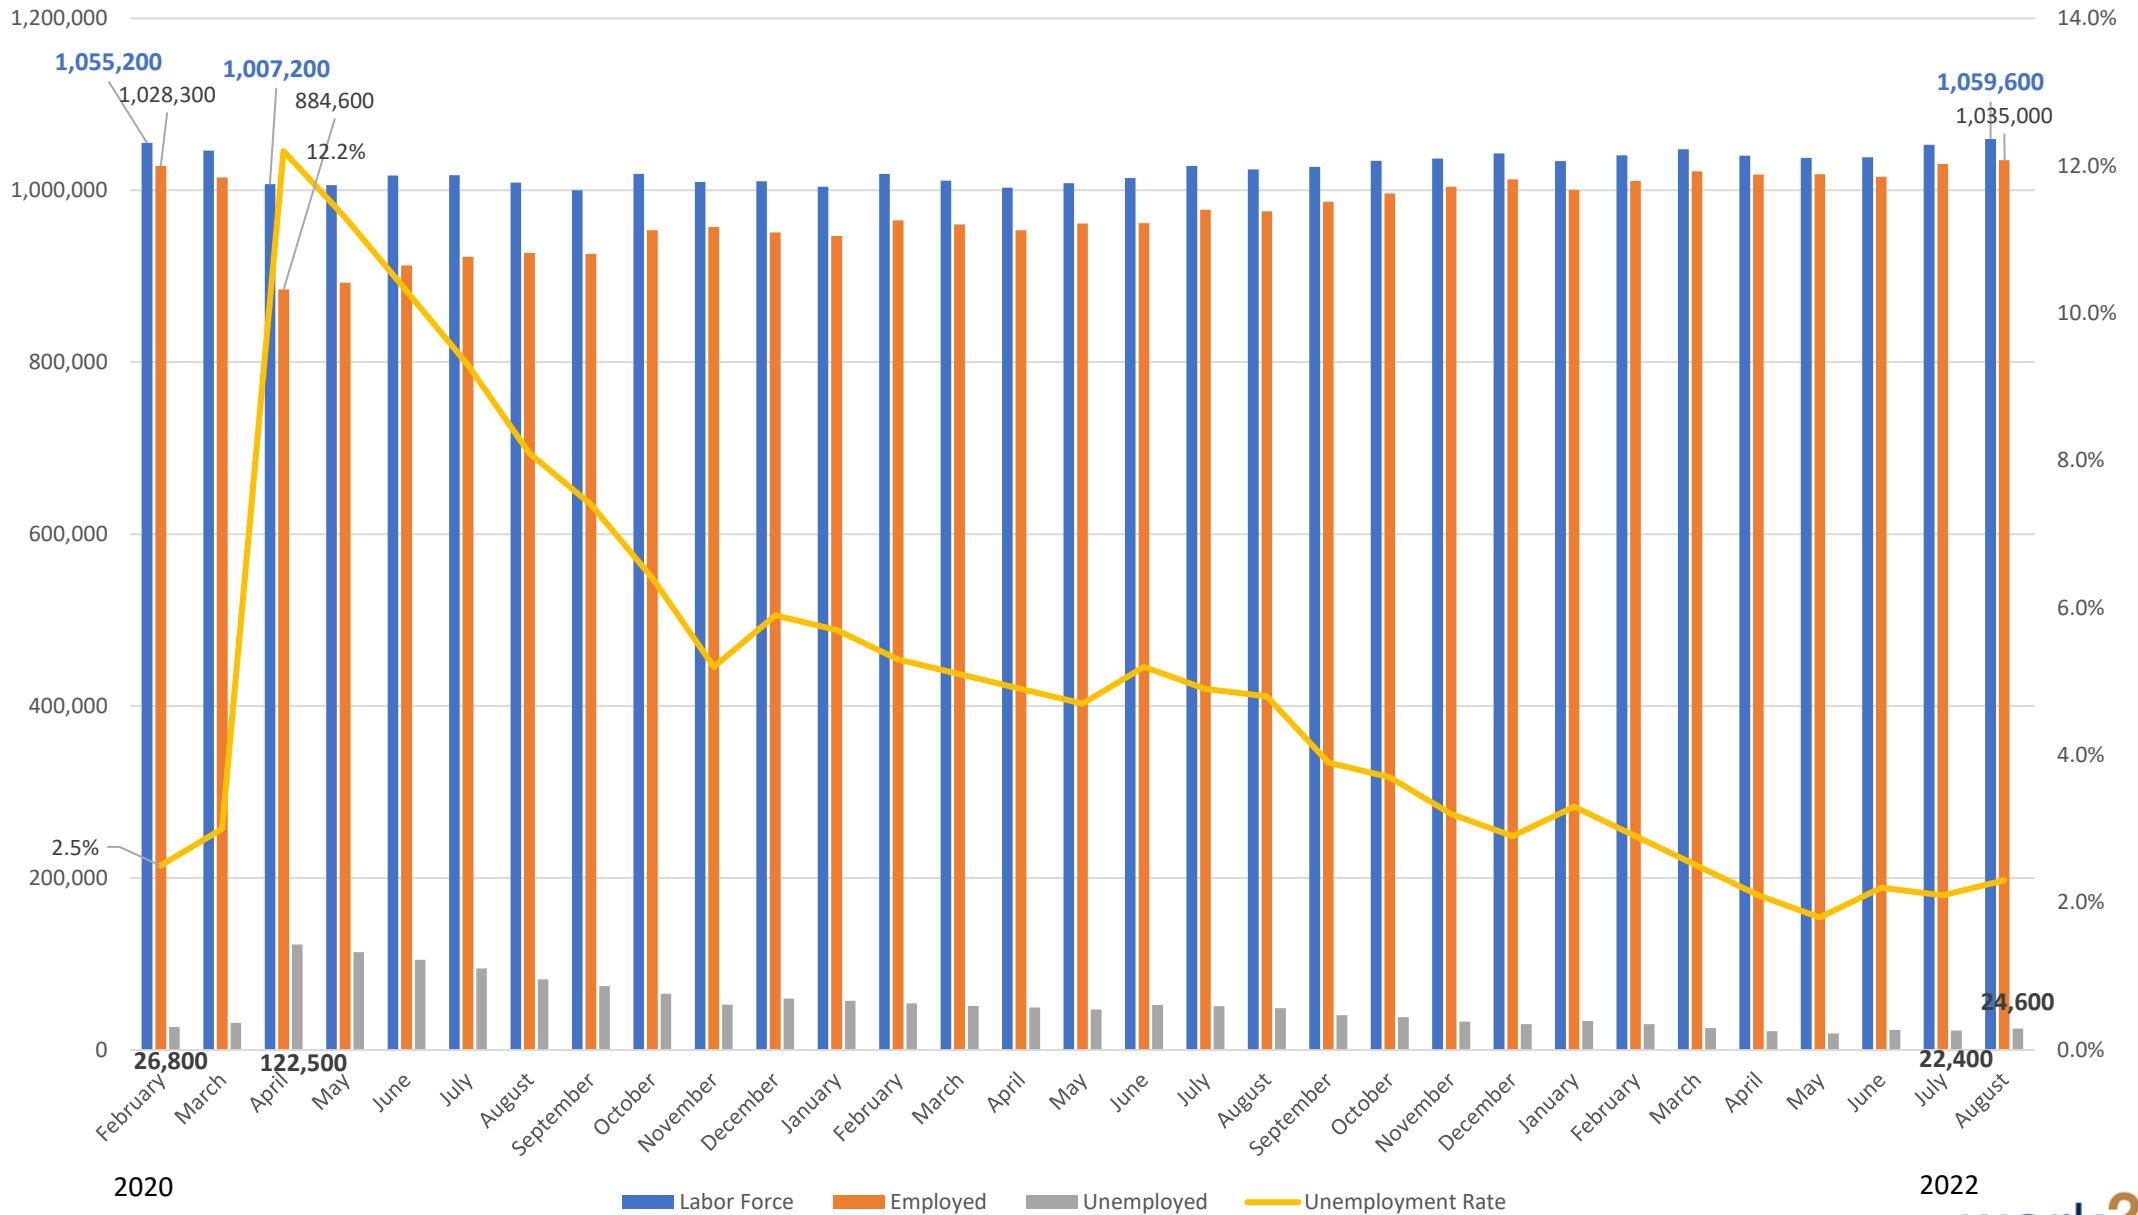

Labor Force in Santa Clara County

2022