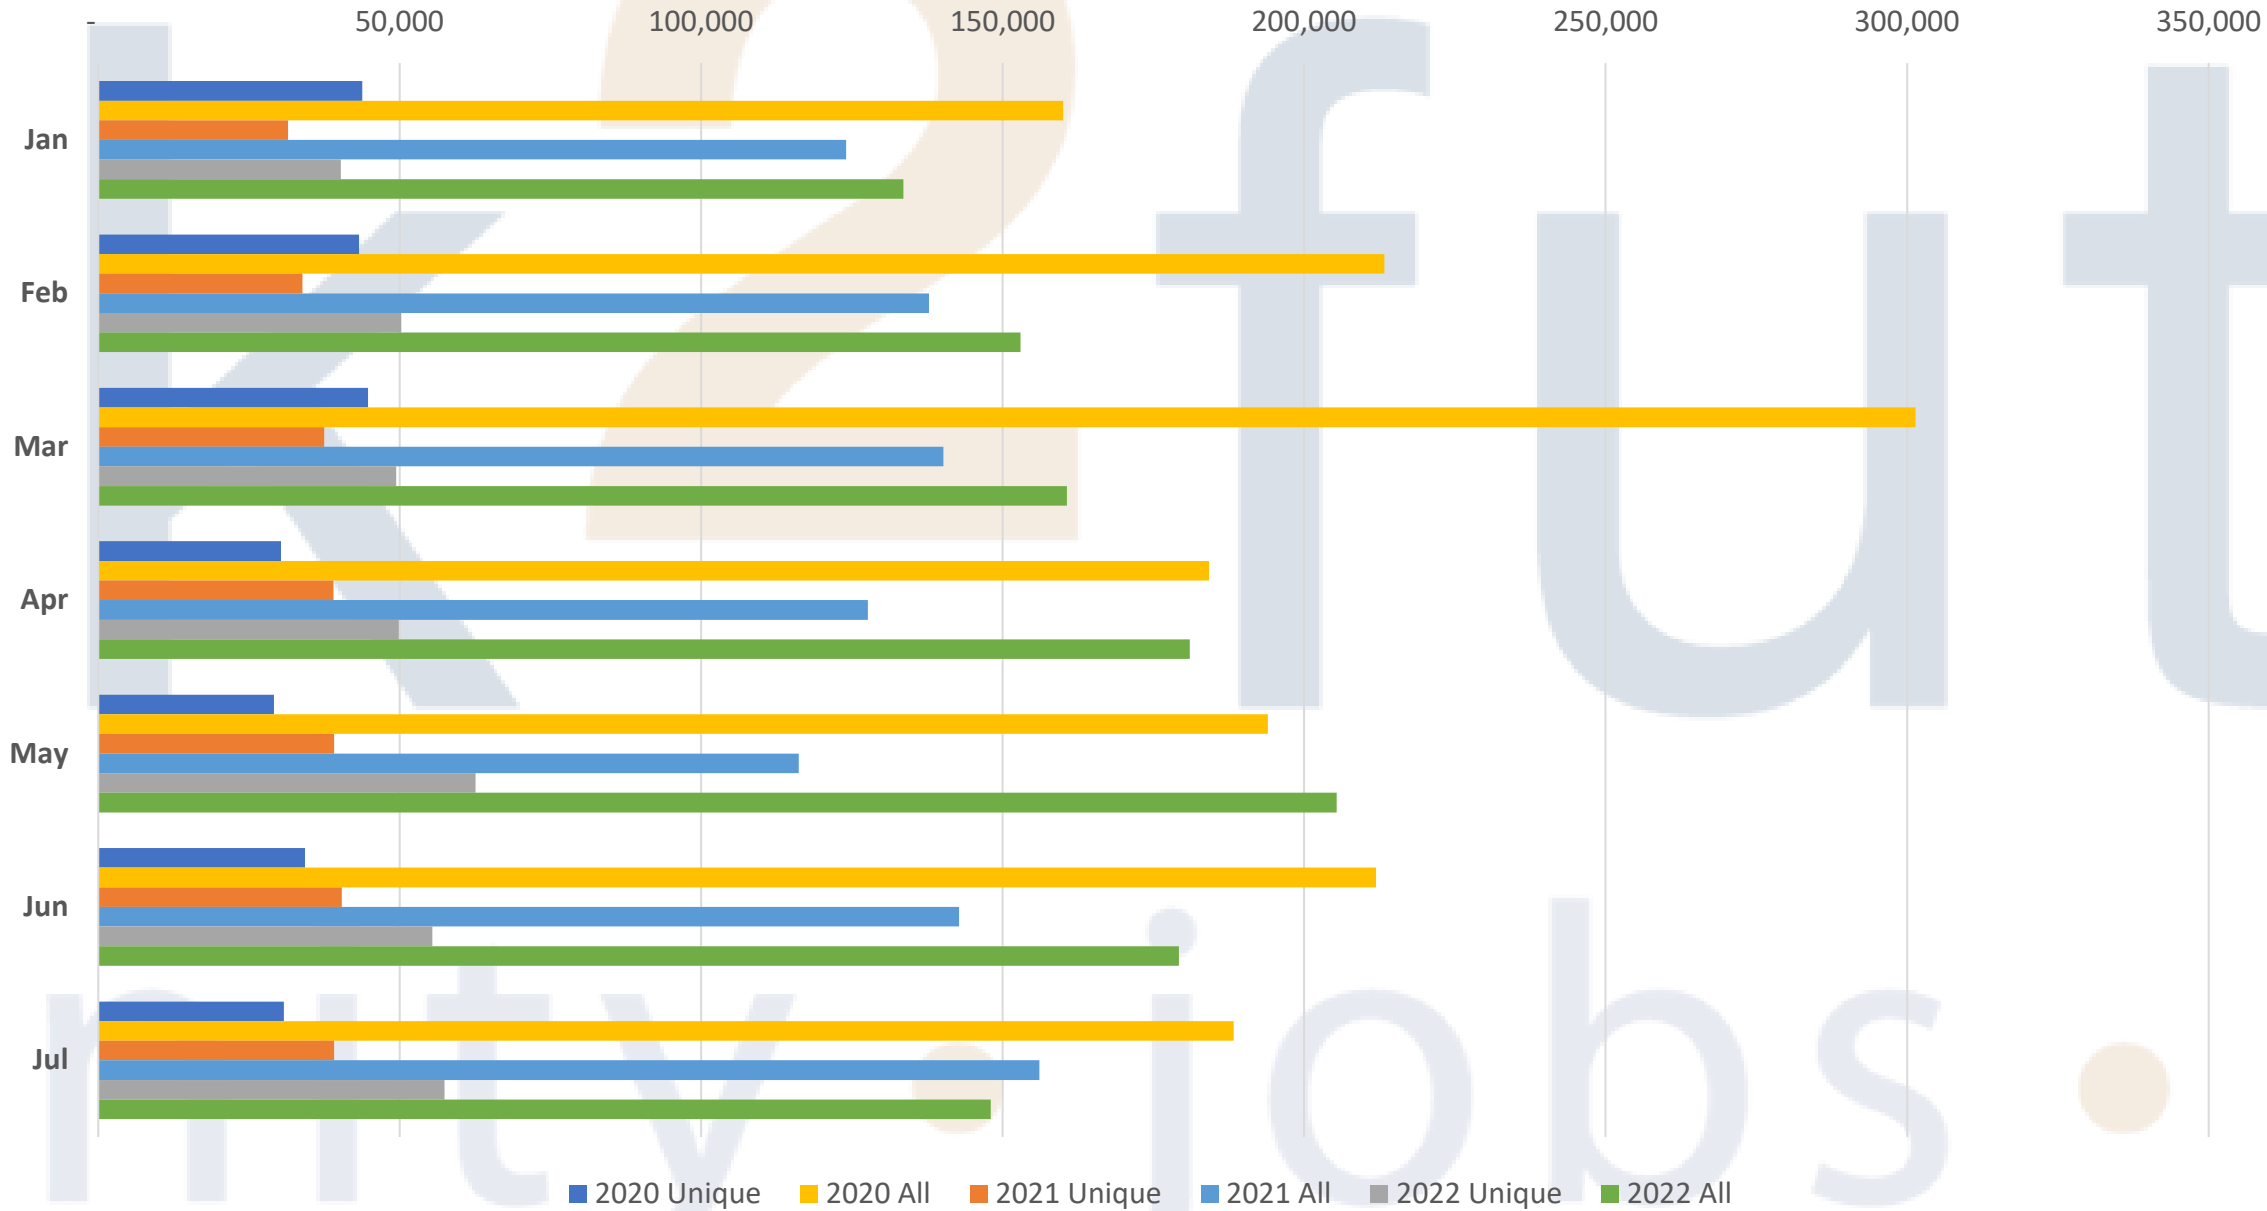

Job Posting Intensity – Santa Clara County