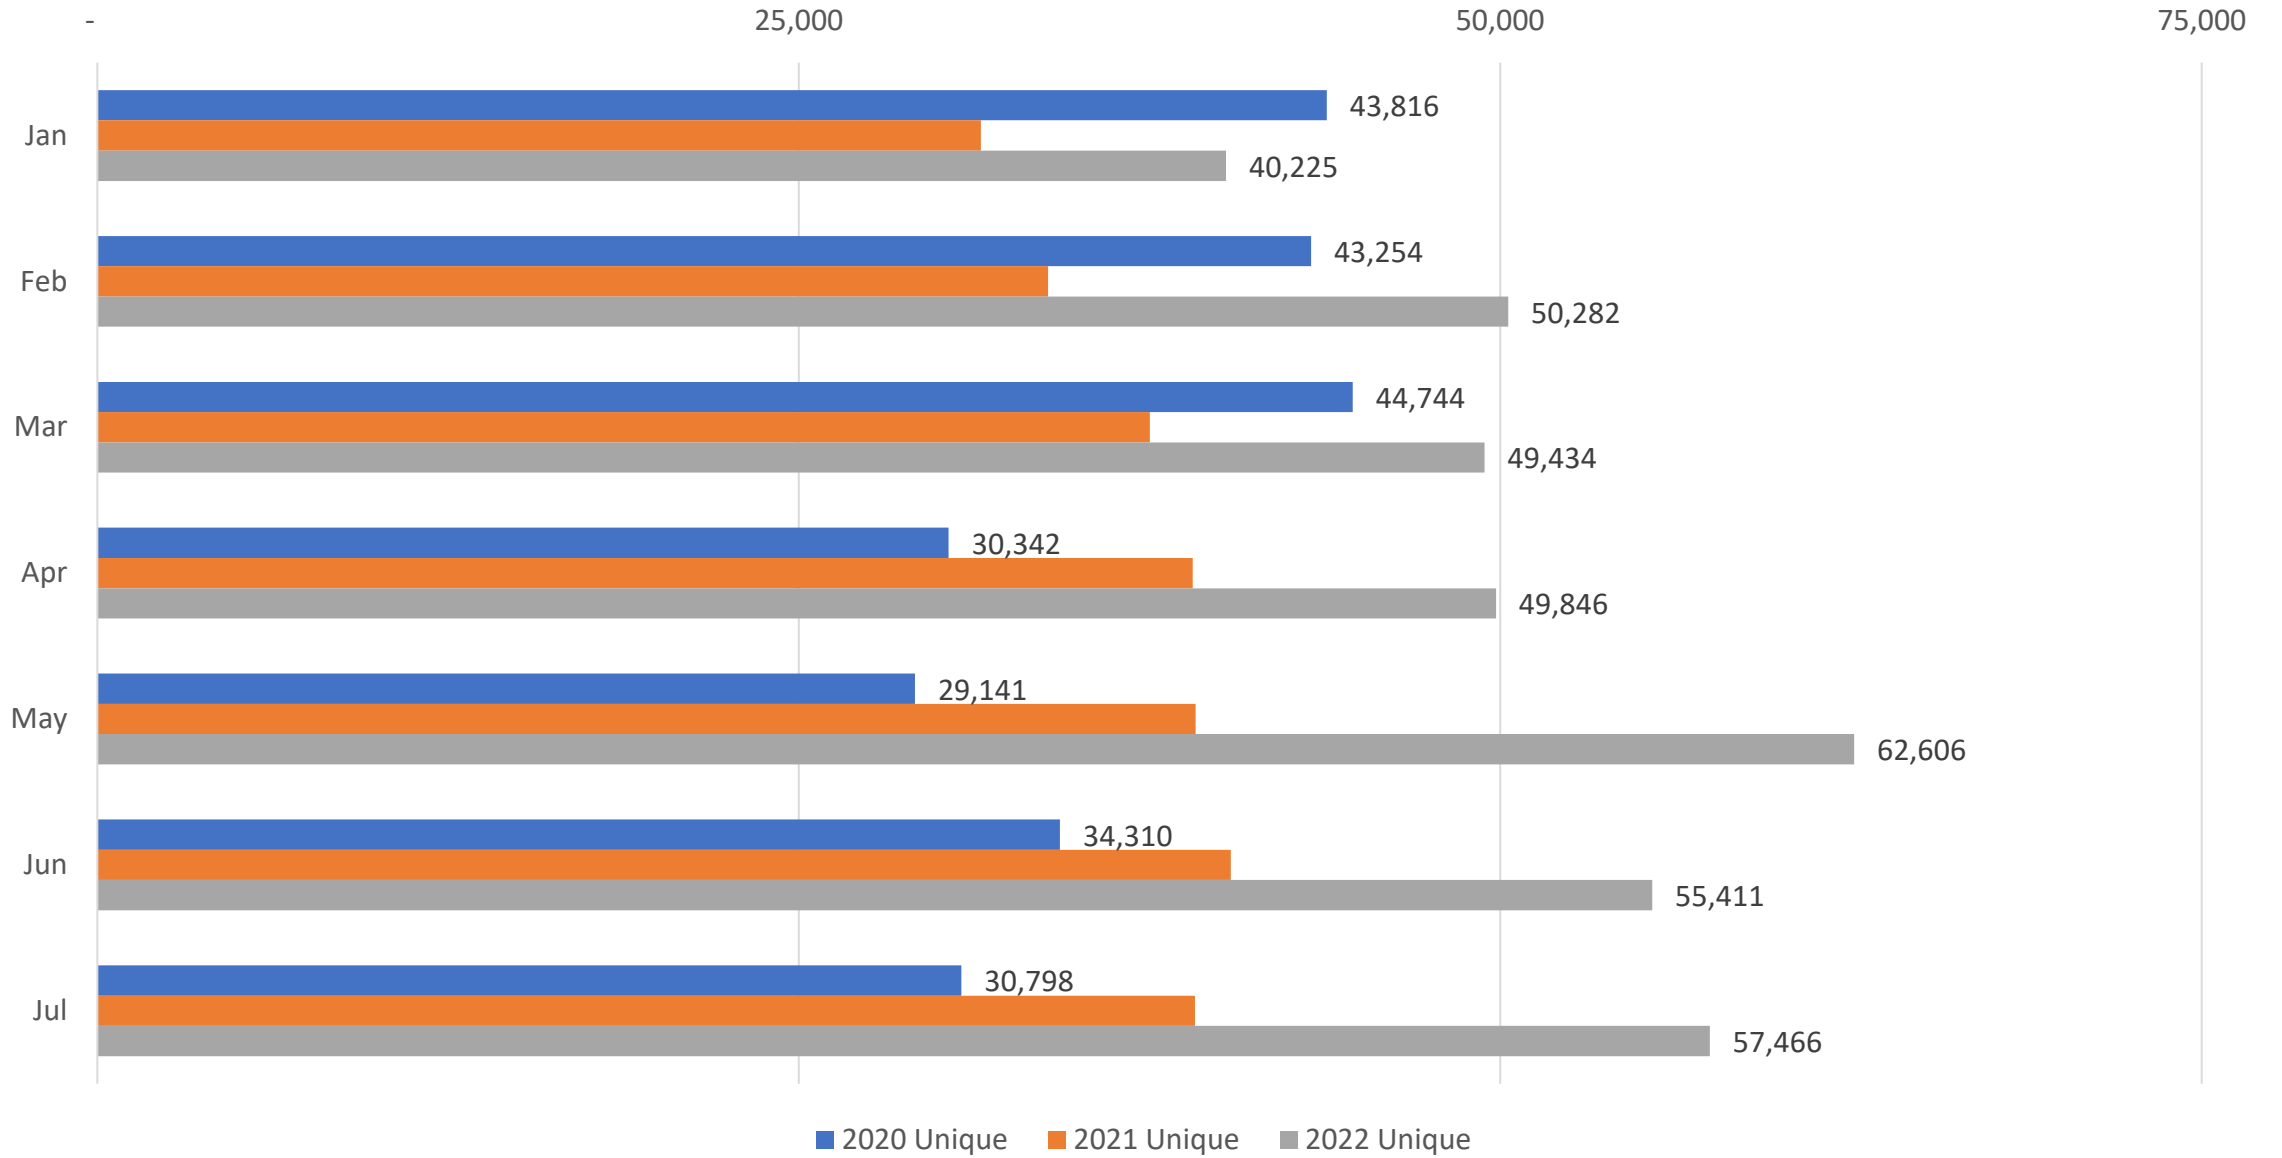

Job Postings – Santa Clara County