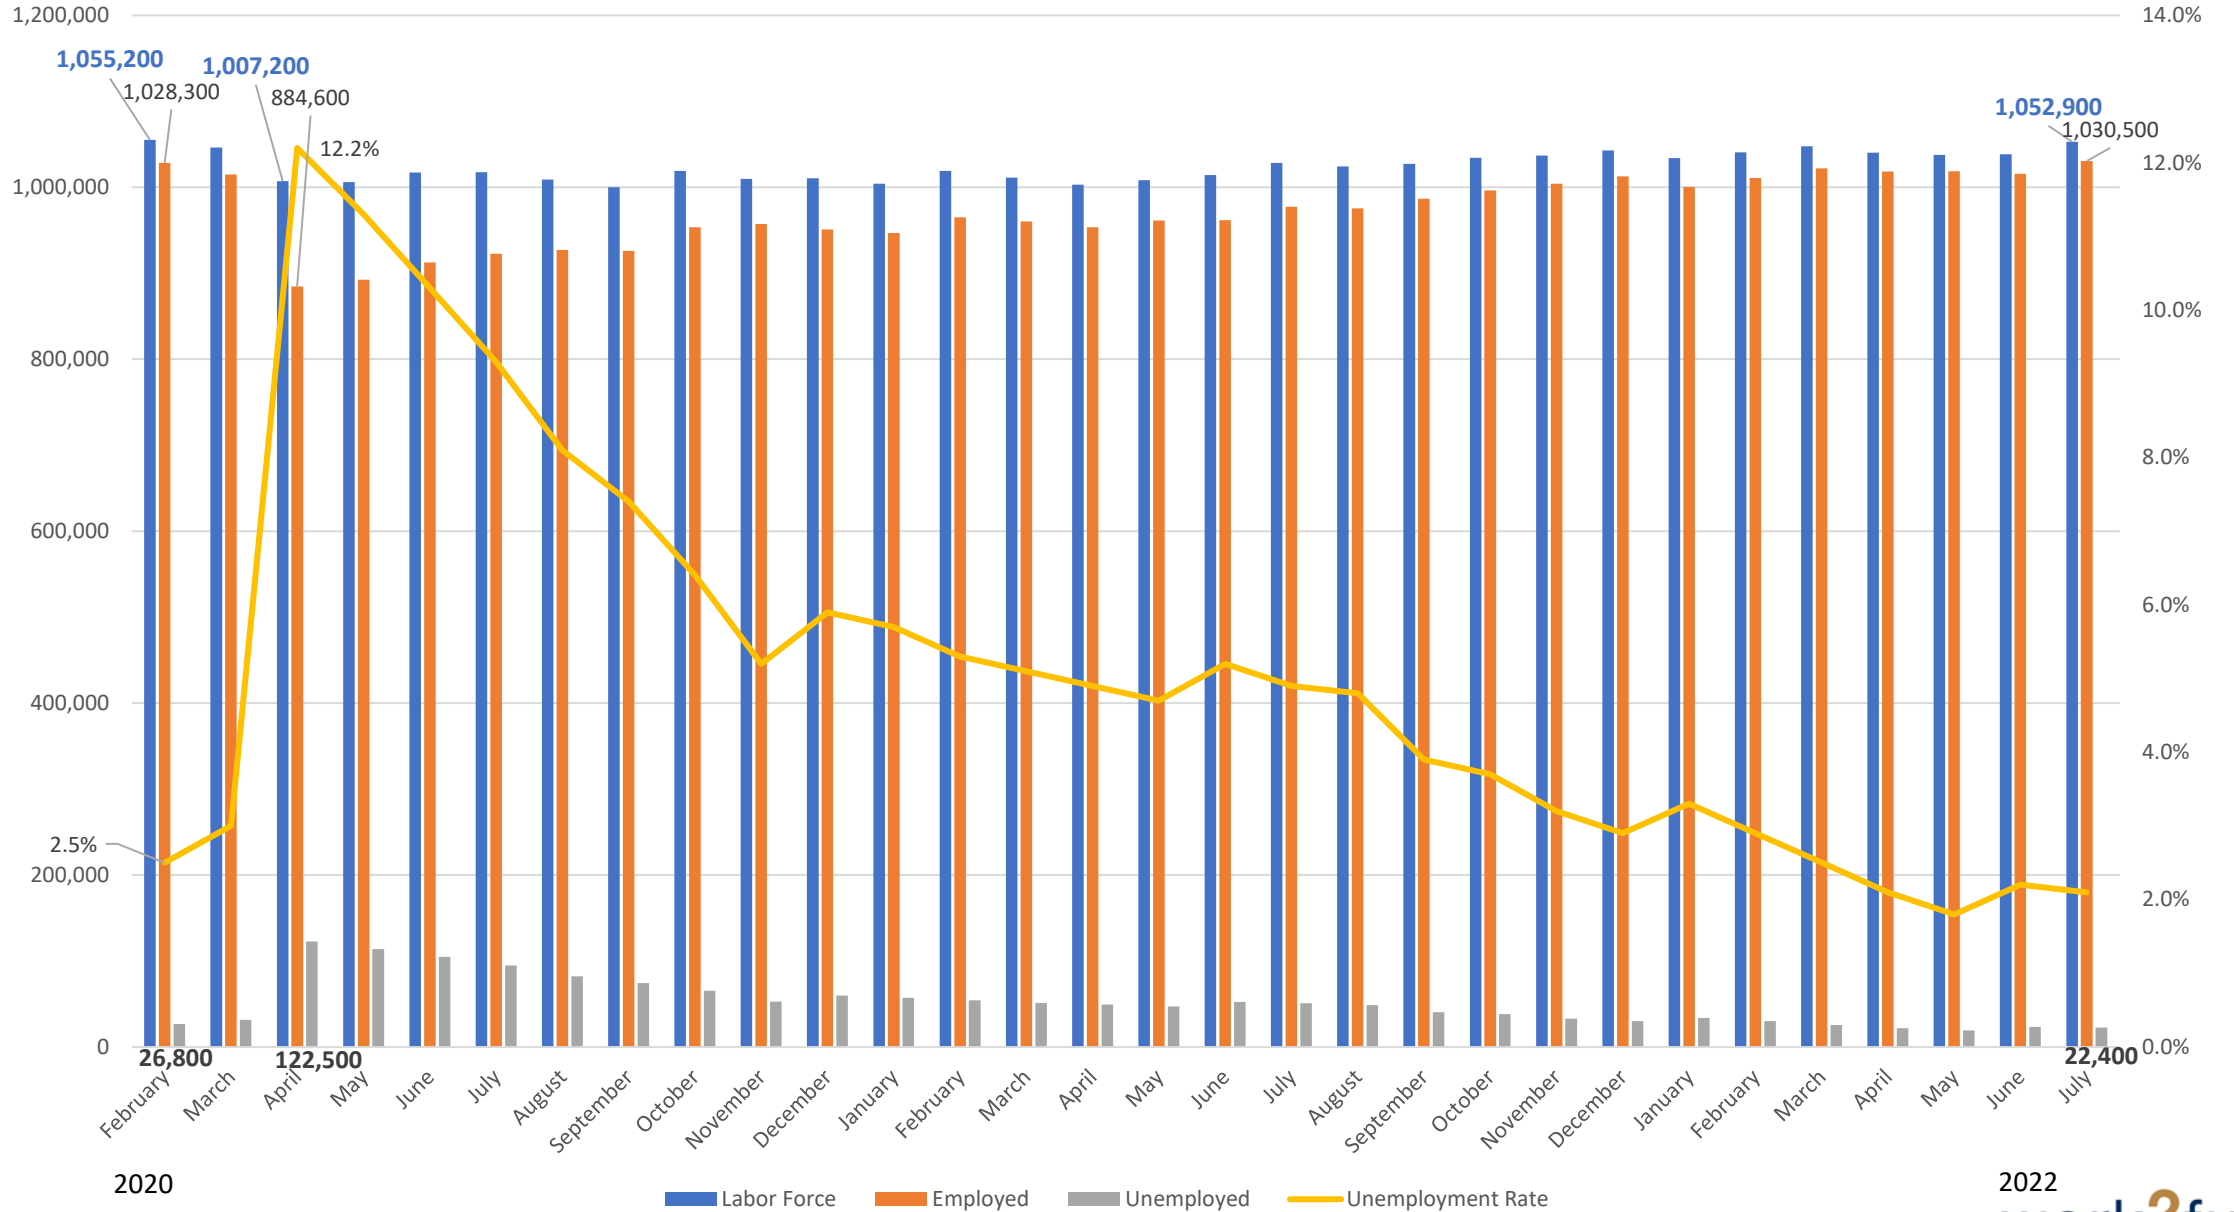

Labor Force in Santa Clara County